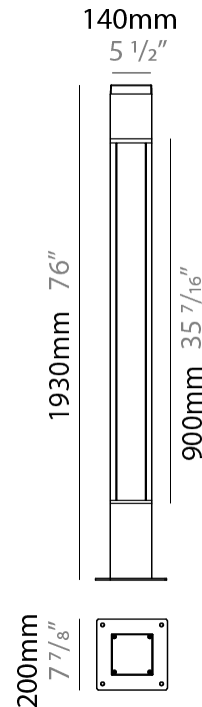

GENERAL

Series: Tetra
Subseries: Tetra Parco
Brand: Platek
Division: Exterior
Mounting Type: Post
Mounting Location: Above Ground
Subcategory: Pedestrian

PHYSICAL

Shape: Rectangle
Length (mm): 140
Length (in): 5 1/2
Width (mm): 140
Width (in): 5 1/2
Height (mm): 1930
Height (in): 76
Light Distribution: Direct
Screws: A4 stainless steel
Diffuser: Clear tempered glass
Fixture Finish: [BLK / WHI / GRY / COR / ANT / BRZ](#)
Fixture Material: Extruded Aluminum

ELECTRICAL

Lamp Type: LED
Input Wattage (W): 28
Total Output Wattage (W): 24
Dimming: Non-Dimming / Phase Dimming (120vac Only)
Driver Included: Yes
Driver Location: Integrated
Driver Type: Constant Current - 120 / 277 Vac
Driver Class: Class 2
Input Voltage (V): 120 - 277
Constant Current (MA): 700
Upon Request: (Not included - see components [IP65 or higher enclosure to be supplied by others]) Remote: 0-10Vdc dimming / Non-dimming 120/277Vac

LED

Color Temperature (°K): [3000 / 4000](#)
Max. Delivered Lumen (lm): 1620 / 1685
Nominal Lumen (lm): 3685 / 3830
CRI: >80 CRI
Lamp Life (hrs): 60000

OPTICAL

RATINGS AND CERTIFICATIONS

Certified By: Certified for North American Standards
IP rating: IP65
IK Rating: IK10
Bug Rating: B1 U0 G1

PROJECT
TYPE
SPECIFIER
QUANTITY
DATE