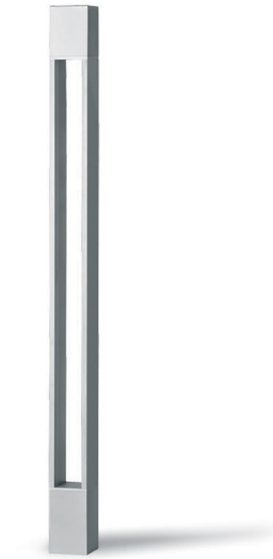

GENERAL

Series: Tetra
Subseries: Tetra Parco
Brand: Platek
Division: Exterior
Mounting Type: Post
Mounting Location: Above Ground
Subcategory: Pedestrian

PHYSICAL

Shape: Rectangle
Length (mm): 140
Length (in): 5 1/2
Width (mm): 140
Width (in): 5 1/2
Height (mm): 1930
Height (in): 76
Light Distribution: Direct
Screws: A4 stainless steel
Diffuser: Clear tempered glass
Fixture Finish: [BLK / WHI / GRY / COR / ANT / BRZ](#)
Fixture Material: Extruded Aluminum

ELECTRICAL

Lamp Type: LED
Input Wattage (W): 28
Total Output Wattage (W): 24
Dimming: Non-Dimming / Phase Dimming (120vac Only)
Driver Included: Yes
Driver Location: Integrated
Driver Type: Constant Current - 120 / 277 Vac
Driver Class: Class 2
Input Voltage (V): 120 - 277
Constant Current (MA): 700
Upon Request: (Not included - see components [IP65 or higher enclosure to be supplied by others]) Remote: 0-10Vdc dimming / Non-dimming 120/277Vac

LED

Color Temperature (°K): [3000 / 4000](#)
Max. Delivered Lumen (lm): 1620 / 1685
Nominal Lumen (lm): 3685 / 3830
CRI: >80 CRI
Lamp Life (hrs): 60000

OPTICAL

RATINGS AND CERTIFICATIONS

Certified By: Certified for North American Standards
IP rating: IP65
IK Rating: IK10
Bug Rating: B1 U0 G1

PROJECT
TYPE
SPECIFIER
QUANTITY
DATE