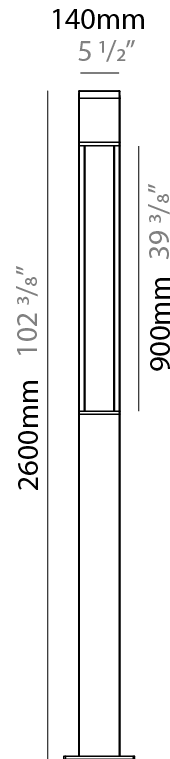

GENERAL

Series: Tetra
Subseries: Tetra Parco
Brand: Platek
Division: Exterior
Mounting Type: Post
Mounting Location: Above Ground
Subcategory: Pedestrian

PHYSICAL

Shape: Rectangle
Length (mm): 140
Length (in): 5 1/2
Width (mm): 140
Width (in): 5 1/2
Height (mm): 2600
Height (in): 102 3/8
Light Distribution: Direct
Screws: A4 stainless steel
Diffuser: Clear tempered glass
[Fixture Finish: BLK / WHI / GRY / COR / ANT / BRZ](#)
Fixture Material: Extruded Aluminum

ELECTRICAL

Lamp Type: LED
Input Wattage (W): 41
Total Output Wattage (W): 38
Dimming: Non-Dimming / Phase Dimming (120vac Only)
Driver Included: Yes
Driver Location: Integrated
Driver Type: Constant Current - 120 / 277Vac
Driver Class: Class 2
Input Voltage (V): 120 - 277
Constant Current (MA): 1050
Upon Request: (Not included - see components [IP65 or higher enclosure to be supplied by others]) Remote: 0-10Vdc dimming

LED

[Color Temperature (°K): 3000 / 4000](#)
Max. Delivered Lumen (lm): 2390 / 2485
Nominal Lumen (lm): 4900 / 5145
CRI: >80 CRI
Lamp Life (hrs): 60000

OPTICAL

RATINGS AND CERTIFICATIONS

Certified By: Certified for North American Standards
IP rating: IP65
IK Rating: IK10
Bug Rating: B1 U0 G1

PROJECT
TYPE
SPECIFIER
QUANTITY
DATE