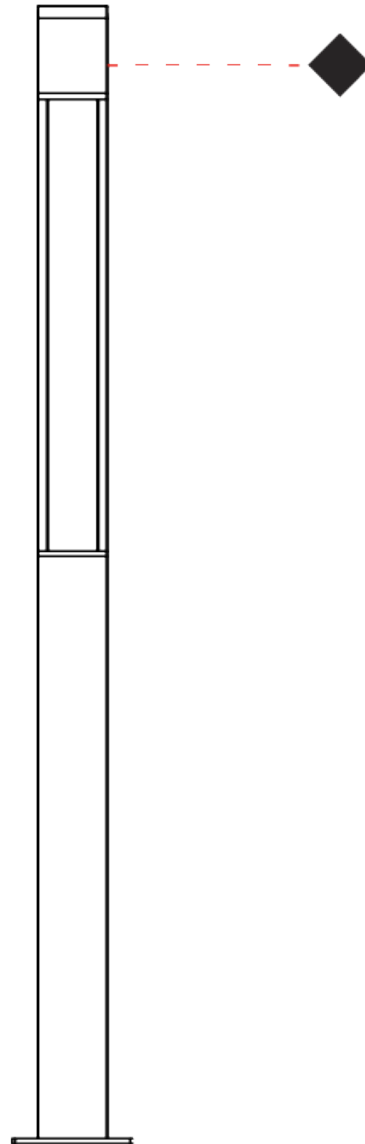

TETRA PARCO POST

E9B136-

PROJECT _____

TYPE _____

SPECIFIER _____

QUANTITY _____

DATE _____

E