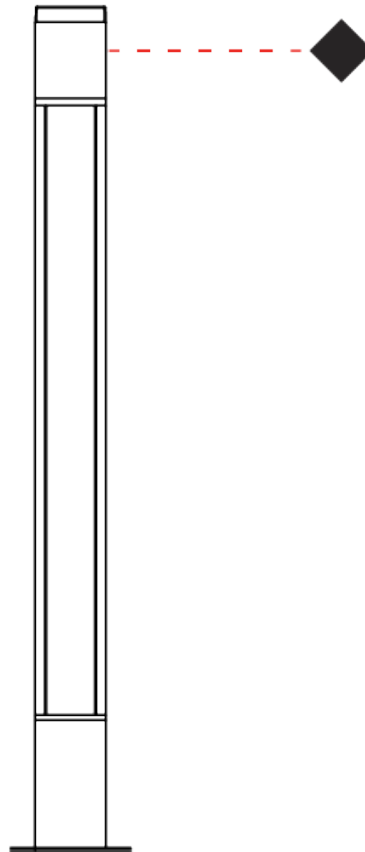

TETRA PARCO POST

E9B135-

PROJECT _____

TYPE _____

SPECIFIER _____

QUANTITY _____

DATE _____